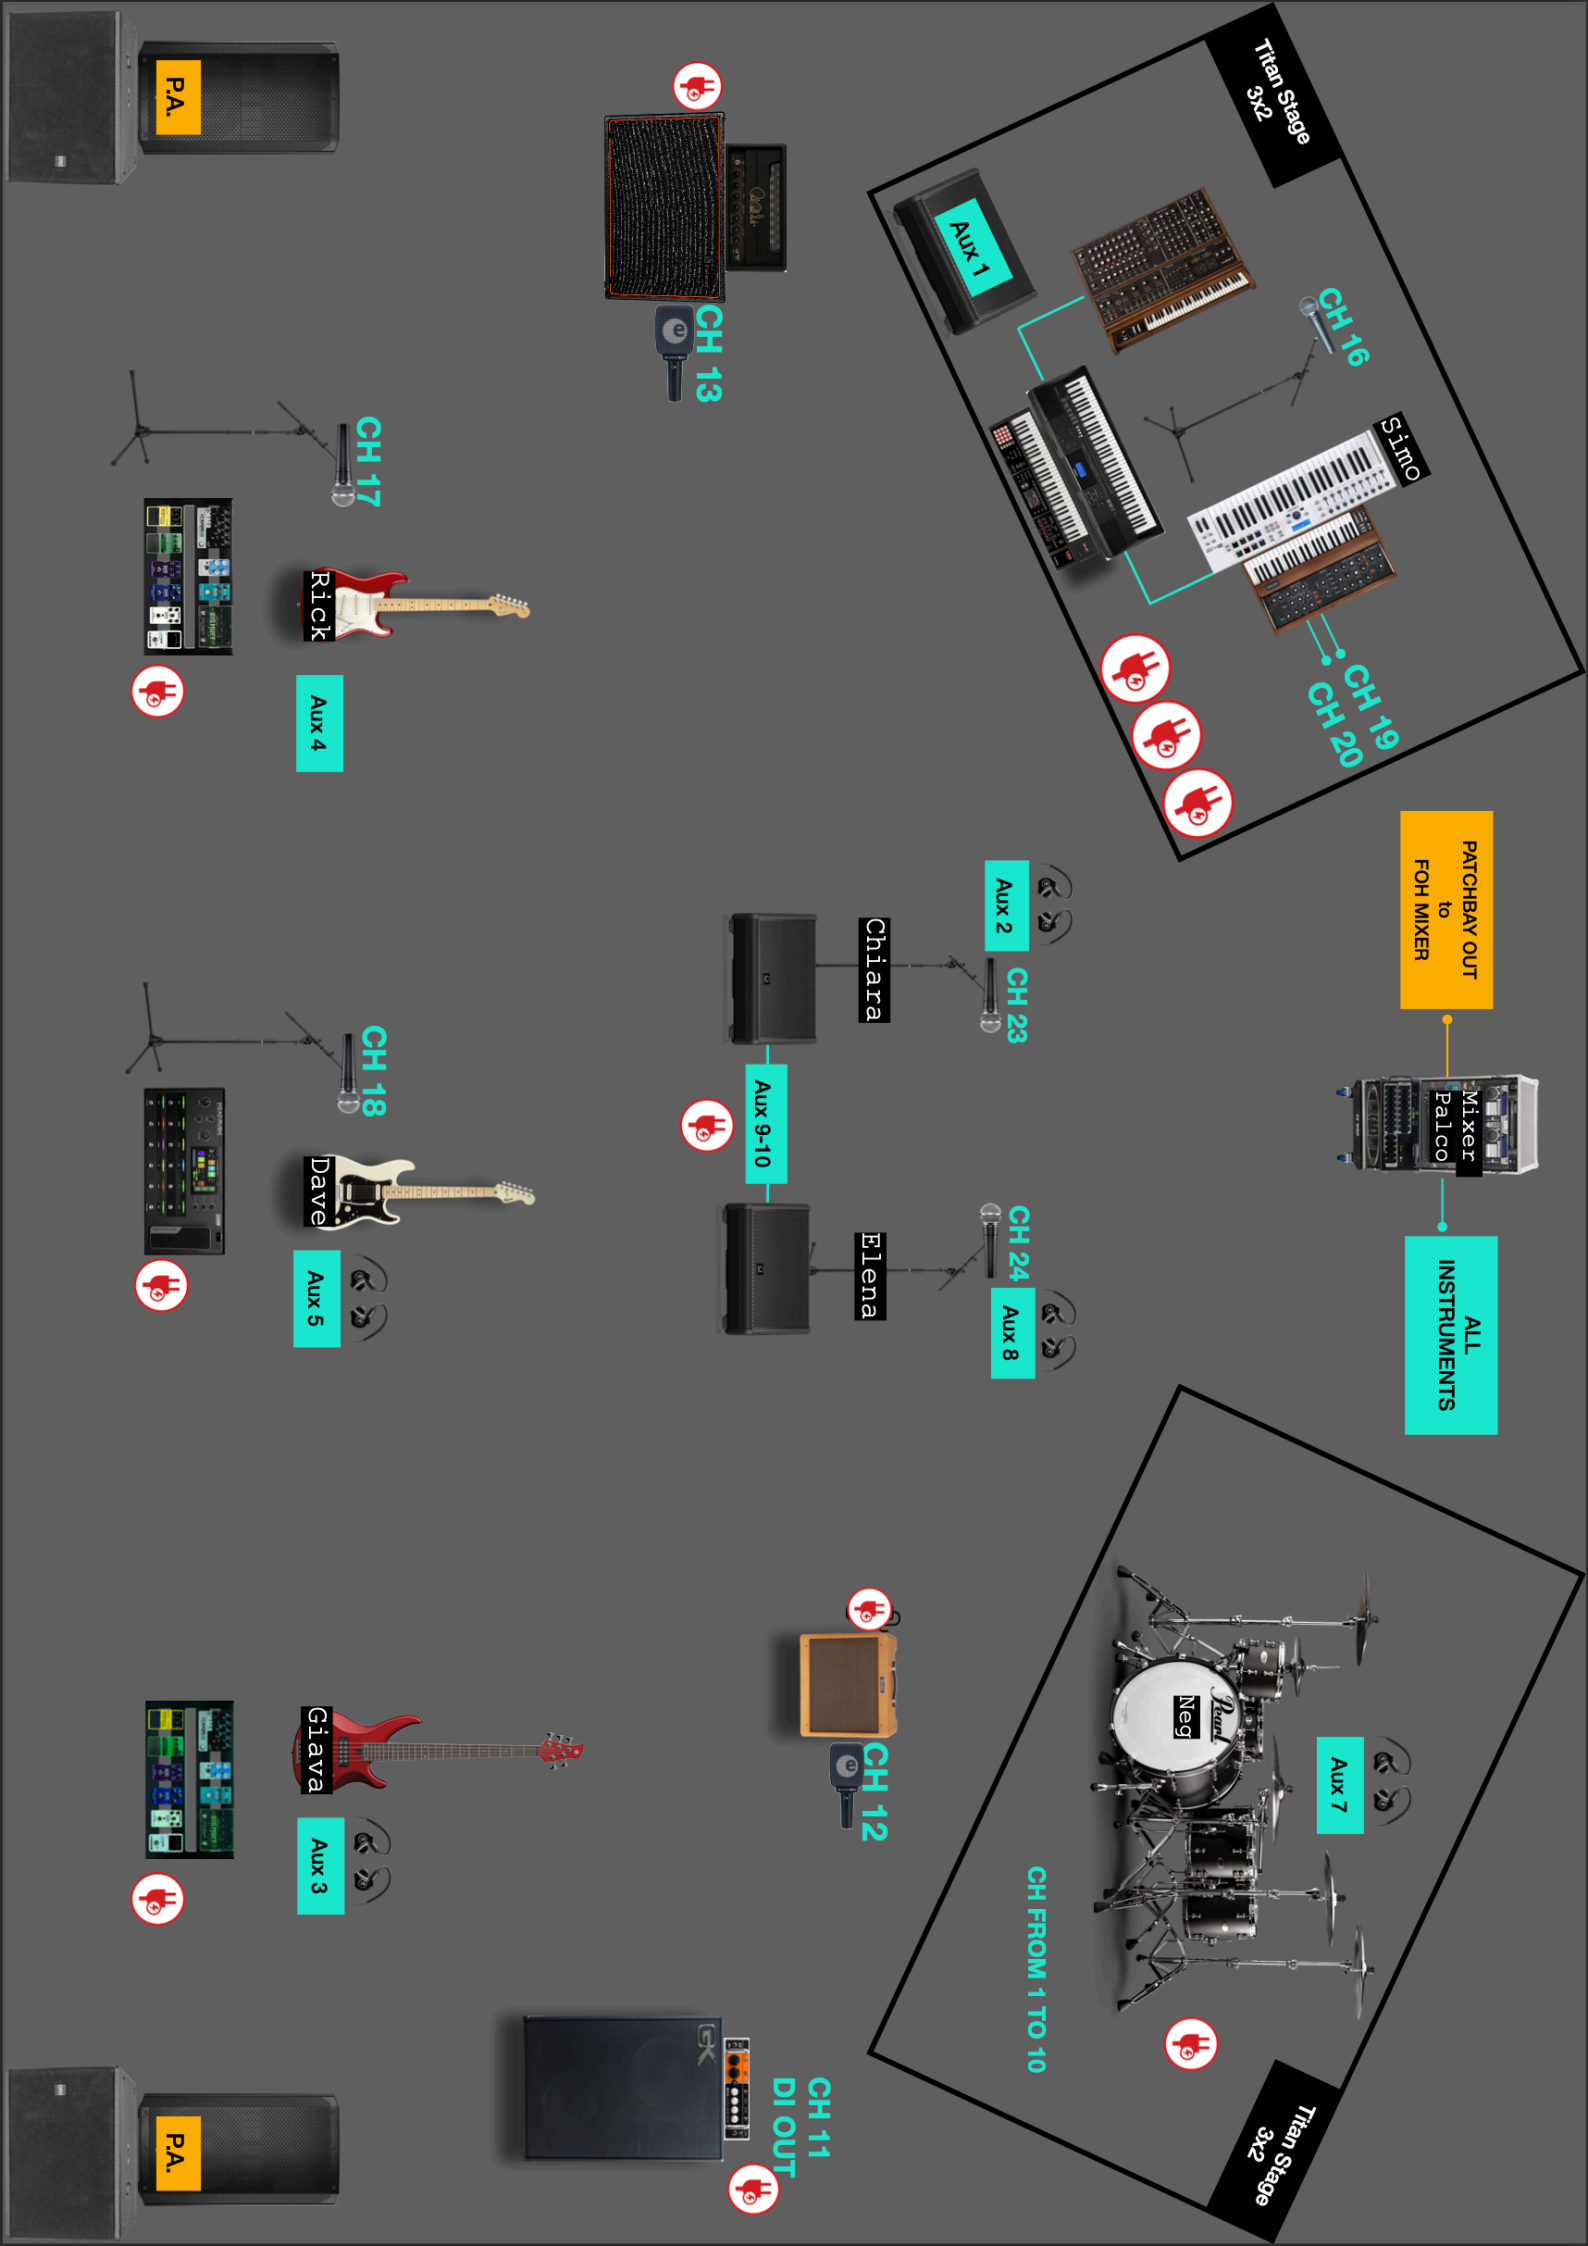

M O N I T O R I N G

OUT (Mackie DL32S)	TO	WEDGES	ADDITIONAL
AUX 1	KEYS (Simone)	1x Wedge (IN HOUSE)	
AUX 2	VOX (Chiara)		In-Ear Monitor (Personal)
AUX 3	BASS (Giava)		In-Ear Monitor (Personal)
AUX 4	GUITAR (Rick)		In-Ear Monitor (Personal)
AUX 5	LEAD VOCALS (Dave)		In-Ear Monitor (Personal)
AUX 6	Effect Send	-	-
AUX 7	DRUMS (Neg)		IEM cablato
AUX 8	VOX (Elena)		In-Ear Monitor (Personal)
AUX 9-10	BACKING VOCALS WEDGES	2X Wedges (IN HOUSE)	

N O T E

1) La band possiede **RACK CON MIXER MACKIE DL32S + IEM** e Router a network chiuso per gestione indipendente del monitoraggio sul palco.

2) Tutti i segnali diretti al FOH devono esser presi da nostra **patchbay** nel retro mixer: Vedere CHANNEL LIST.

4) **⚠ Si richiede gentilmente al Service: ⚠**

- **2 PEDANE** (3x2m : Drums/Keys)
- **3x MONITOR WEDGE** (1x Keys + 2x Backing Vocals)
- **ASTE MIC x10** (Voci, Strumenti, Batteria etc.)
- **CAVI** (XLR x40 da strumenti a IN del mixer palco/da nostra patchbay a Mixer FOH)
- **CORRENTE** (Ciabatte, prolunghe ecc..)
- **LUCI + MACCHINA FUMO/HAZER**
- **GAZEBO PER BACKSTAGE/CAMERINO** (per cambio abiti)